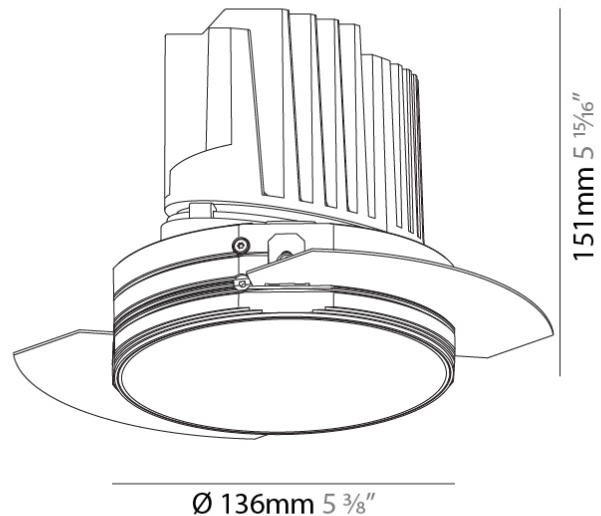

ELECTRICAL

Lamp Type: LED (Zhaga Standard)
Input Wattage (W): 13.2 / 16.5
Total Output Wattage (W): 12.1 / 14.7
Dimming: Tri-Mode (Non-Dimming and Phase Dimming (120Vac only) and 0-10V Dimming)
Driver Included: No
Driver Location: Recessed Housing
Driver Type: Constant Current - Universal
Driver Class: Class 2
Housing: See components
Input Voltage (V): 120 - 277
Constant Current (MA): 350

LED

Number of LEDs: 1
Color Temperature (°K): 2700 / 3000 / 3500 / 4000
Max. Delivered Lumen (lm): 814 / 877 / 911 / 930
Nominal Lumen (lm): 1246 / 1342 / 1396 / 1424
CRI: >90 CRI
Efficiency (%): 90.5
Lamp Life (hrs): 50000
Upon Request: RGB-W Tunable White Special Color Temperature Special LED

OPTICAL

Reflector°: 10
Optic°: Lens Pack - No Lens / Linear Spread Lens / Honeycomb / Spread Lens
Upon Request: Special Beam Angles

RATINGS AND CERTIFICATIONS

382, F 416-247-9319, www.zaneen.com
Certified and Compliant for North American Standards
Available by Interchange for North American Standards at the end of the existing Model #. For assistance on 'custom' specifications, contact zteam@zaneen.com.
In a constant effort to supply the best product, we reserve the right to change specifications or materials without notice. The most recent specification sheets are found at zaneen.com
IP rating: IP20