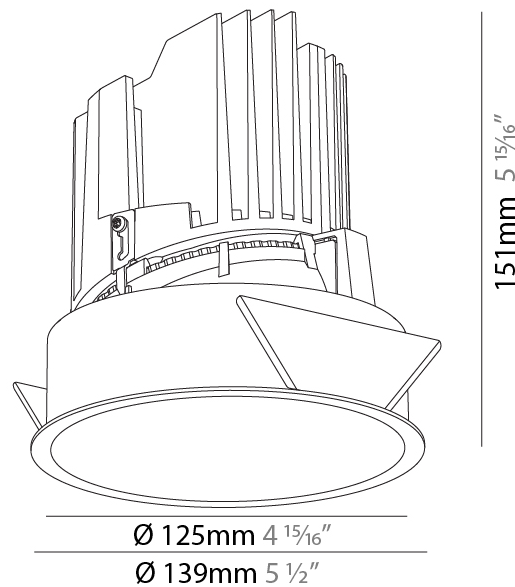

PHYSICAL

Shape: Round
Diameter (mm): 139
Diameter (in): 5 1/2
Height (mm): 151
Height (in): 5 15/16
Ceiling Thickness (mm): 10 / 12.5 / 15
Ceiling Thickness (in): 3/8 or 1/2 or 9/16
Min. Recessing Depth (mm): 170
Min. Recessing Depth (in): 6 11/16
Light Distribution: Downlight
Weight (kg): 0.926
Weight (lbs): 2.04
Fixture Finish: SSR / BKV / CWI / CRY / HAB / UFT / ITA / RUA / FTG / MYG / LOD / PUS / FRO / FUP / KIA / POP / BLS / SPG / MEY / GOH / GUM / CHC / COM / ABZ / JAG / OBR / MOS / ROR
Fixture Material: Aluminum Die Cast
Cut-out Measurements: 130mm / 5 1/8"

ELECTRICAL

Lamp Type: LED (Zhaga Standard)
Input Wattage (W): 28.6
Total Output Wattage (W): 26.4
Dimming: Tri-Mode (Non-Dimming and Phase Dimming (120Vac only) and 0-10V Dimming)
Driver Included: No
Driver Location: Recessed Housing
Driver Type: Constant Current - Universal
Driver Class: Class 2
Housing: See components
Input Voltage (V): 120 - 277
Constant Current (MA): 700

LED

Number of LEDs: 1
Color Temperature (°K): 2700 / 3000 / 3500 / 4000
Max. Delivered Lumen (lm): 2030 / 2080 / 2186 / 2230
Nominal Lumen (lm): 3210 / 3290 / 3459 / 3530
CRI: >90 CRI
Efficiency (%): 0.631
Lamp Life (hrs): 50000

OPTICAL

Reflector: 20 / 25 / 40

RATINGS AND CERTIFICATIONS

Certified By: Certified for North American Standards
IP rating: IP20