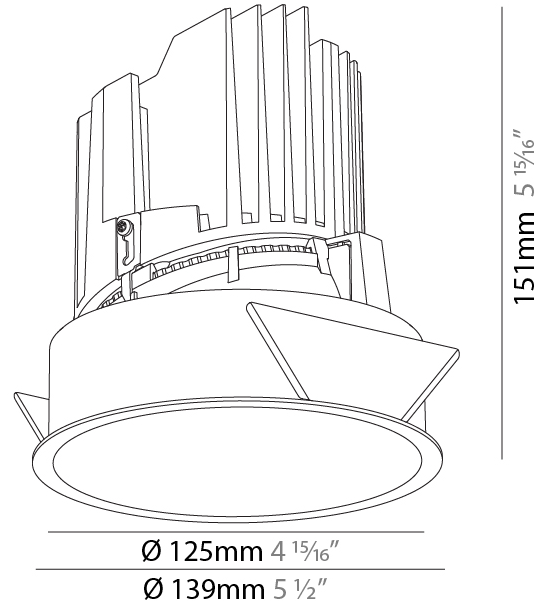

PHYSICAL

Shape: Round
Diameter (mm): 139
Diameter (in): 5 1/2
Height (mm): 151
Height (in): 5 15/16
Ceiling Thickness (mm): 10 / 12.5 / 15
Ceiling Thickness (in): 3/8 or 1/2 or 9/16
Min. Recessing Depth (mm): 170
Min. Recessing Depth (in): 6 11/16
Light Distribution: Downlight
Weight (kg): 0.921
Weight (lbs): 2.03
Fixture Finish: SSR / BKV / CWI / CRY / HAB / UFT / ITA / RUA / FTG / MYG / LOD / PUS / FRO / FUP / KIA / POP / BLS / SPG / MEY / GOH / GUM / CHC / COM / ABZ / JAG / OBR / MOS / ROR
Fixture Material: Aluminum Die Cast
Cut-out Measurements: 130mm / 5 1/8"

ELECTRICAL

Lamp Type: LED (Zhaga Standard)
Input Wattage (W): 13.2 / 16.5
Total Output Wattage (W): 12 / 14
Dimming: Tri-Mode (Non-Dimming and Phase Dimming (120Vac only) and 0-10V Dimming)
Driver Included: No
Driver Location: Recessed Housing
Driver Type: Constant Current - Universal
Driver Class: Class 2
Housing: See components
Input Voltage (V): 120 - 277
Constant Current (MA): 350

LED

Number of LEDs: 1
Color Temperature (°K): 2700 / 3000 / 3500 / 4000
Max. Delivered Lumen (lm): 870 / 970 / 1039 / 1060
Nominal Lumen (lm): 960 / 1070 / 1156 / 1180
CRI: >90 CRI
Efficiency (%): 0.905
Lamp Life (hrs): 50000

OPTICAL

Reflector: 10

RATINGS AND CERTIFICATIONS

Certified By: Certified for North American Standards
IP rating: IP20