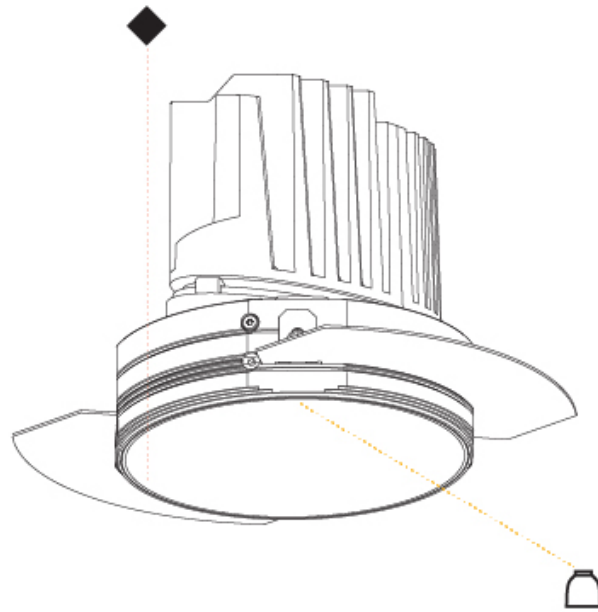

BIONIQ ROUND DEEP TRIMLESS

A35194-

PROJECT
TYPE
SPECIFIER
QUANTITY
DATE