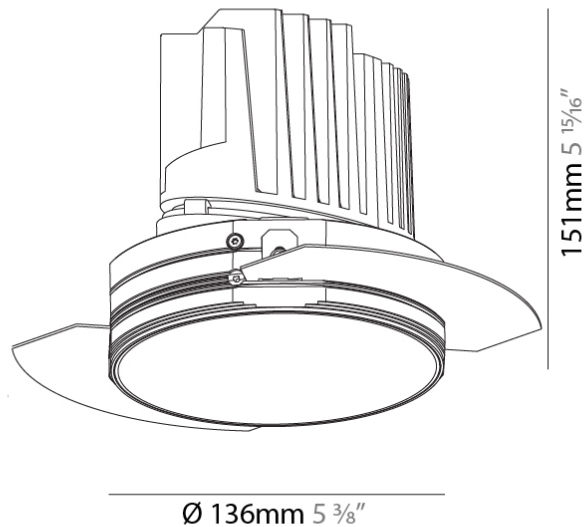

ELECTRICAL

Lamp Type: LED (Zhaga Standard)
Input Wattage (W): 28
Total Output Wattage (W): 26.4
Dimming: Tri-Mode (Non-Dimming and Phase Dimming (120Vac only) and 0-10V Dimming)
Driver Included: No
Driver Location: Recessed Housing
Driver Type: Constant Current - Universal
Driver Class: Class 2
Housing: See components
Input Voltage (V): 120 - 277
Constant Current (MA): 700

LED

Number of LEDs: 1
Color Temperature (°K): 2700 / 3000 / 3500 / 4000
Max. Delivered Lumen (lm): 2156 / 2244 / 2377 / 2425
Nominal Lumen (lm): 2909 / 3028 / 3208 / 2373
CRI: >90 CRI
Lamp Life (hrs): 50000
Upon Request: RGB-W Tunable White Special Color Temperature Special LED

OPTICAL

Reflector°: 18 / 34
Optic°: Lens Pack - No Lens / Linear Spread Lens / Honeycomb / Spread Lens
Adjustability: Fixed
Upon Request: Special Beam Angles

RATINGS AND CERTIFICATIONS

382, F 416-247-9319, www.zaneen.com
Certified and tested for North American standards at the end of the existing Model #. For assistance on 'custom' specifications, contact zteam@zaneen.com.
In a constant effort to supply the best product, we reserve the right to change specifications or materials without notice. The most recent specification sheets are found at zaneen.com
IP rating: IP20