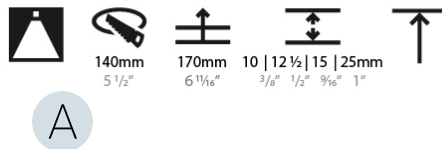

ELECTRICAL

Lamp Type: LED (Zhaga Standard)
Input Wattage (W): 28
Total Output Wattage (W): 26.4
Dimming: Tri-Mode (Non-Dimming and Phase Dimming (120Vac only) and 0-10V Dimming)
Driver Included: No
Driver Location: Recessed Housing
Driver Type: Constant Current - Universal
Driver Class: Class 2
Housing: See components
Input Voltage (V): 120 - 277
Constant Current (MA): 700

LED

Number of LEDs: 1
Color Temperature (°K): 2700 / 3000 / 3500 / 4000
Max. Delivered Lumen (lm): 2156 / 2244 / 2377 / 2425
Nominal Lumen (lm): 2909 / 3028 / 3208 / 2373
CRI: >90 CRI
Lamp Life (hrs): 50000
Upon Request: RGB-W Tunable White Special Color Temperature Special LED

OPTICAL

Reflector°: 18 / 34
Optic°: Lens Pack - No Lens / Linear Spread Lens / Honeycomb / Spread Lens
Adjustability: Fixed
Upon Request: Special Beam Angles

RATINGS AND CERTIFICATIONS

382, F 416-247-9319, www.zaneen.com
Certified and tested for North American standards at the end of the existing Model #. For assistance on 'custom' specifications, contact zteam@zaneen.com.
In a constant effort to supply the best product, we reserve the right to change specifications or materials without notice. The most recent specification sheets are found at zaneen.com
IP rating: IP20