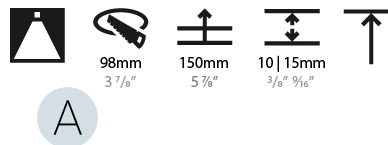

GENERAL

Series: Bioniq
Subseries: Bioniq Round Deep
Brand: Prolicht
Division: Architectural
Mounting Type: Recessed
Mounting Location: Ceiling
Subcategory: Downlight

PHYSICAL

Shape: Round
Diameter (mm): 107
Diameter (in): 4 3/16
Height (mm): 130
Height (in): 5 1/8
Ceiling Thickness (mm): 10 / 12.5 / 15
Ceiling Thickness (in): 3/8 or 1/2 or 9/16
Min. Recessing Depth (mm): 150
Min. Recessing Depth (in): 5 7/8
Light Distribution: Downlight
Weight (kg): 0.506
Weight (lbs): 1.12
Fixture Finish: SSR / BKV / CWI / CRY / HAB / UFT / ITA / RUA / FTG / MYG / LOD / PUS / FRO / FUP / KIA / POP / BLS / SPG / MEY / GOH / GUM / CHC / COM / ABZ / JAG / OBR / MOS / ROR
Fixture Material: Aluminum Die Cast
Cut-out Measurements: 98mm / 3 7/8"

ELECTRICAL

Lamp Type: LED (Zhaga Standard)
Total Output Wattage (W): 15
Dimming: Dali Dimming
Driver Included: No
Driver Location: Recessed Housing
Driver Type: Constant Current - 120Vac
Housing: See components
Input Voltage (V): 120
Constant Current (MA): 350

LED

Number of LEDs: 1
Color Temperature (°K): Warm Dim
Max. Delivered Lumen (lm): 760
Nominal Lumen (lm): 1140
CRI: >90 CRI

OPTICAL

Reflector: 20 / 40 / 60

RATINGS AND CERTIFICATIONS

Certified By: Certified for North American Standards
IP rating: IP20

PROJECT	_____
TYPE	_____
SPECIFIER	_____
QUANTITY	_____
DATE	_____