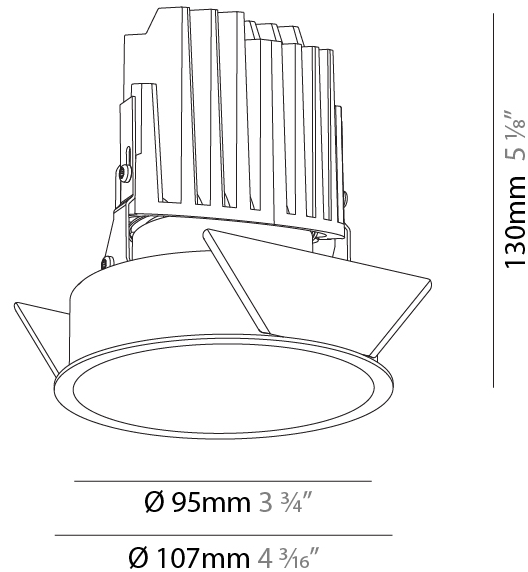

GENERAL

Series: Bioniq
Subseries: Bioniq Round Deep
Brand: Prolicht
Division: Architectural
Mounting Type: Recessed
Mounting Location: Ceiling
Subcategory: Downlight

PHYSICAL

Shape: Round
Diameter (mm): 107
Diameter (in): 4 3/16
Height (mm): 130
Height (in): 5 1/8
Ceiling Thickness (mm): 10 / 12.5 / 15
Ceiling Thickness (in): 3/8 or 1/2 or 9/16
Min. Recessing Depth (mm): 150
Min. Recessing Depth (in): 5 7/8
Light Distribution: Downlight
Weight (kg): 0.506
Weight (lbs): 1.12
Fixture Finish: SSR / BKV / CWI / CRY / HAB / UFT / ITA / RUA / FTG / MYG / LOD / PUS / FRO / FUP / KIA / POP / BLS / SPG / MEY / GOH / GUM / CHC / COM / ABZ / JAG / OBR / MOS / ROR
Fixture Material: Aluminum Die Cast
Cut-out Measurements: 98mm / 3 7/8"

ELECTRICAL

Lamp Type: LED (Zhaga Standard)
Total Output Wattage (W): 15
Dimming: Dali Dimming
Driver Included: No
Driver Location: Recessed Housing
Driver Type: Constant Current - 120Vac
Housing: See components
Input Voltage (V): 120
Constant Current (MA): 350

LED

Number of LEDs: 1
Color Temperature (°K): Warm Dim
Max. Delivered Lumen (lm): 760
Nominal Lumen (lm): 1140
CRI: >90 CRI

OPTICAL

Reflector: 20 / 40 / 60

RATINGS AND CERTIFICATIONS

Certified By: Certified for North American Standards
IP rating: IP20

PROJECT	_____
TYPE	_____
SPECIFIER	_____
QUANTITY	_____
DATE	_____